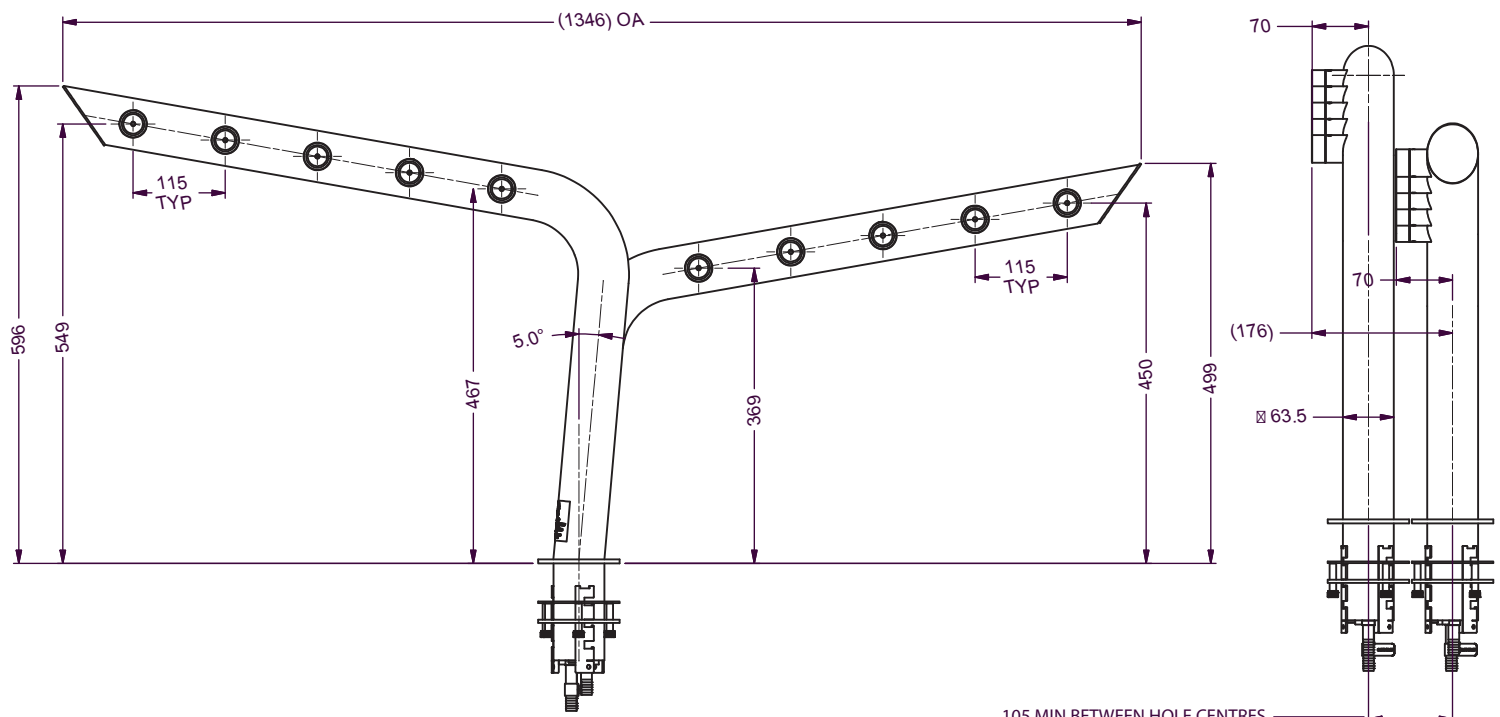

### OPTIONS AVAILABLE

No of Taps	Riser Line Size	Flooded	Adaptor connect
8-12	4-5 mm	All	¾" All

With more than 50 years experience, Lancer Worldwide has a team of experts ready to provide you with a draft system that is unique to your business. Our **Founts** provide a customizable and profitable solution to pouring any draft beer at any time in the most energy efficient package the industry can offer.

All **Founts** feature the following:

- High Polish 304 Stainless Steel Finish
- Mounting - Ladder Lock
- Various Plating Colours
- Custom made dimensions on request

### TECHNICAL DRAWING

Part No.: 34000655

Whale Tail Fount