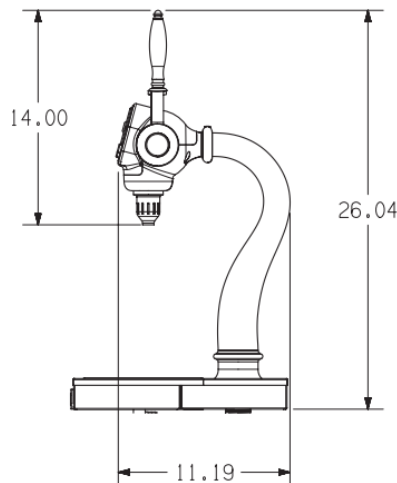

- Unicorn font enhances customer experience
- Dispenses drinks at eye level for engagement
- Compact, self-contained design
- Flexible mounting options (clamp-on or through bar)
- Provides portion control and manual pour options
- Utilizes Lancer Flow Control Valve (LFCV) technology for high-quality drinks
- Can accommodate up to four beverage brands, including carbonated water

## Configuration

<b>Dimensions</b>	<b>Width: 232mm, Depth: 356mm, Height: 699mm</b>
<b>Weight</b>	<b>Shipping: 16kg</b>
<b>Dimensions-Control Box</b>	<b>Width: 323mm, Depth: 206mm, Height: 154mm</b>
<b>Fitting</b>	<b>Carbonated water inlet: 9.5mm quick disconnect</b>
<b>Syrup Inlets</b>	<b>6.3mm male barb</b>
<b>AC Supply Voltage</b>	<b>240VAC/50Hz</b>
<b>Valves</b>	<b>Lancer Flow Control Valve (LFCV)</b> <b>Portion Control</b> <b>Non Portion Control</b>