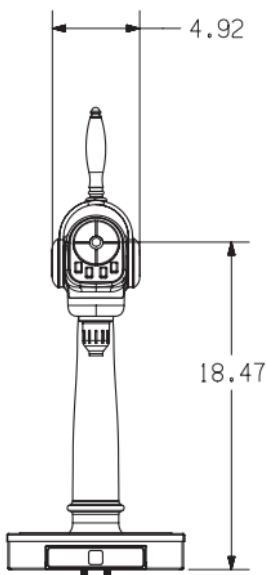

- Unicorn font enhances customer experience
- Dispenses drinks at eye level for engagement
- Compact, self-contained design
- Flexible mounting options (clamp-on or through bar)
- Provides portion control and manual pour options
- Utilizes Lancer Flow Control Valve (LFCV) technology for high-quality drinks
- Can accommodate up to four beverage brands, including carbonated water

## Configuration

<b>Dimensions</b>	<b>Width: 232mm, Depth: 356mm, Height: 699mm</b>
<b>Weight</b>	<b>Shipping: 16kg</b>
<b>Dimensions-Control Box</b>	<b>Width: 323mm, Depth: 206mm, Height: 154mm</b>
<b>Fitting</b>	<b>Carbonated water inlet: 9.5mm quick disconnect</b>
<b>Syrup Inlets</b>	<b>6.3mm male barb</b>
<b>AC Supply Voltage</b>	<b>240VAC/50Hz</b>
<b>Valves</b>	<b>Lancer Flow Control Valve (LFCV)</b> <b>Portion Control</b> <b>Non Portion Control</b>